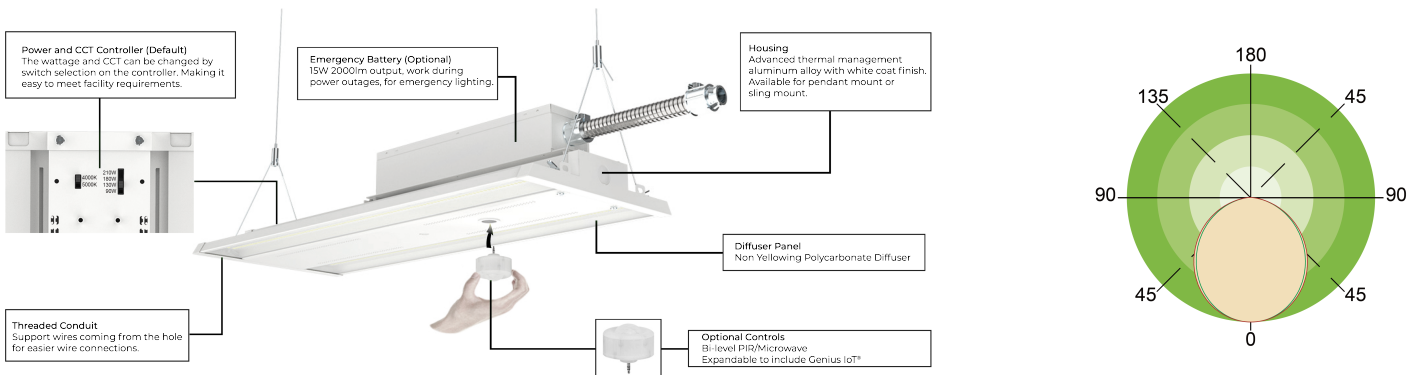

PERFORMANCE DATA

SYSTEM WATTS	VOLTAGE	LENS	LUMENS 4000K(70CRI)	LPW 4000K(70CRI)	LUMENS 5000K(70CRI)	LPW 5000K(70CRI)
210W	120-277VAC	Clear Diffuser	30000lm	143lm/W	30000lm	143lm/W
		Prismatic Diffuser	27930lm	133lm/W	27930lm	133lm/W
		Frosted Diffuser	27300lm	130lm/W	27300lm	130lm/W
225W	347/480VAC	Clear Diffuser	31000lm	138lm/W	31000lm	138lm/W
		Prismatic Diffuser	30000lm	133lm/W	30000lm	133lm/W
		Frosted Diffuser	29500lm	131lm/W	29500lm	131lm/W

ADJUSTABLE LUMEN OUTPUT

SETTING	SYSTEM ATTS	VOLTAGE	LENS	LUMENS 4000 K(70CRI)	LPW 4000 K(70CRI)	LUMENS 5000 K(70CRI)	LPW 5000 K(70CRI)
100%	210W	120-277VAC	Clear Diffuser	30000 lm	142lm/W	30000 lm	142lm/W
80%	180W	120-277VAC	Clear Diffuser	25000 lm	139lm/W	25000 lm	139lm/W
60%	130W	120-277VAC	Clear Diffuser	20000 lm	154lm/W	20000 lm	154lm/W
40%	90W	120-277VAC	Clear Diffuser	13600 lm	151lm/W	13600 lm	151lm/W