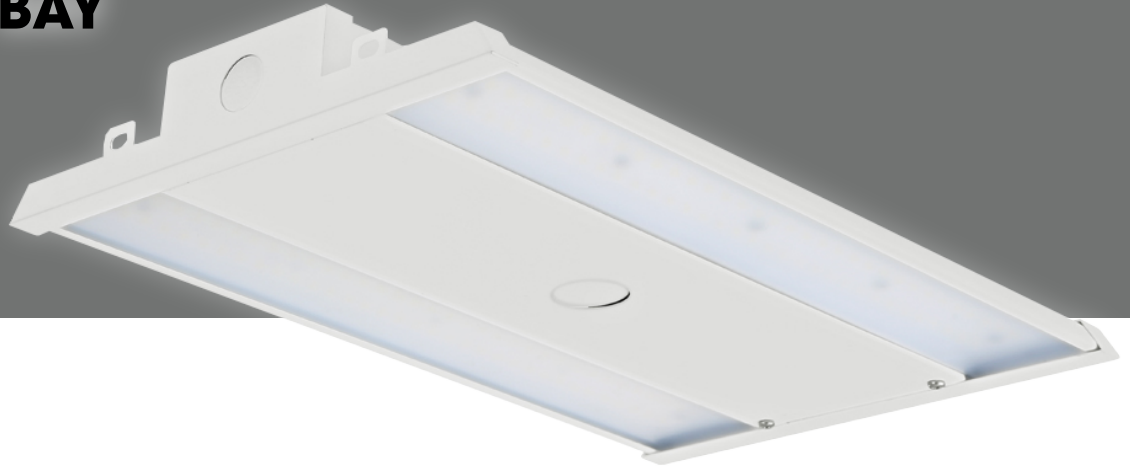

LED HIGH BAY

PRODUCT DESCRIPTION

The LightSource® LED linear high bay is designed for a variety of applications and mounting heights. Wide angle optics, multiple lumen packages and color temperatures make it ideal for industrial, commercial, manufacturing, gymnasium and other applications, that utilize traditional linear fluorescent and HID fixtures.

PRODUCT FEATURES

- 50,000 hour life expectancy
- Optimal zonal cavity light distribution
- Inputs voltage range: 120-277V & 347/480V, 50-60 Hz.

ORDERING INFORMATION

Example: **LSMLH06210W27VDDKCD**

Fixture Type	Wattage	Voltage	CCT	Lens	Sensor (Option)	Emergency Battery	Surge Protector
<input type="checkbox"/>	<input type="checkbox"/>	<input type="checkbox"/>	<input type="checkbox"/>	<input type="checkbox"/>	<input type="checkbox"/>	<input type="checkbox"/>	<input type="checkbox"/>
LSMLH06 Linear high bay series	210W 225W	27V 120-277V 48V 347/480V	DDK Adjustable Color Temperature	CD Clear Diffuser PD Prismatic Diffuser FD Frosted Diffuser	M PIR Sensor Blank Without Sensor	B Emergency Battery Blank Without Emergency Battery	S With Surge Protector Blank Without Surge Protector