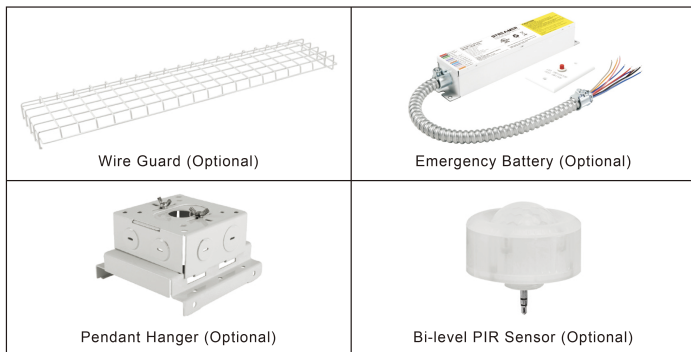

ACCESSORIES