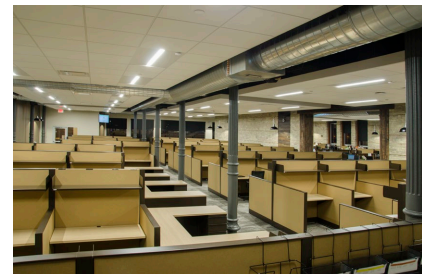

"Now that we work under energybank LED lights, it's less strain on our eyes and it's easier to work in the environment for eight hours or more," remarked Katelyn from the Billing Department.