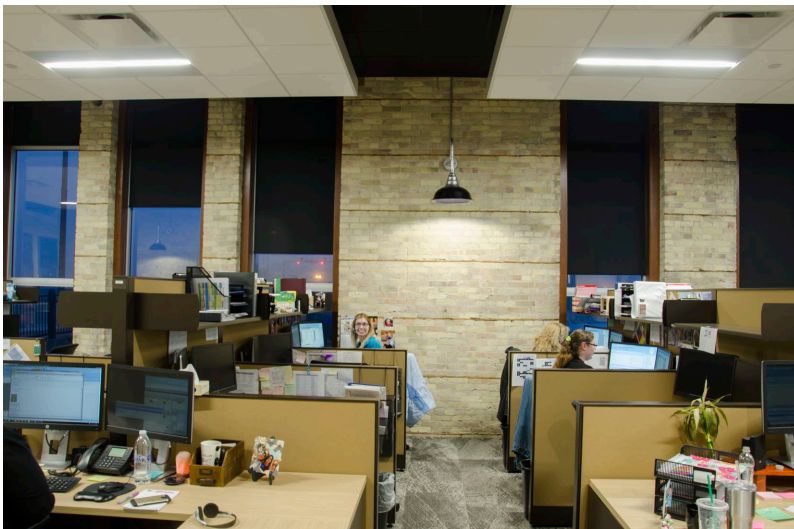

Maritime Drive Call Center
- Manitowoc, Wisconsin

100,000 hour maintenance-free life.

"Now that we work under energybank LED lights, it's less strain on our eyes and it's easier to work in the environment for eight hours or more," remarked Katelyn from the Billing Department.