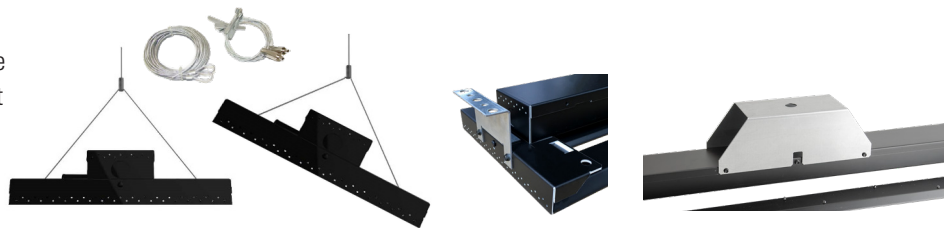

## Power Supplies

Integrated quick connect to easily accommodate:

- Straight Blade
- Metal Clad
- Twist lock
- Winsta (WAGO)
- Mate-N-Lok
- ReLoc

## Lens

Optical options:

- Frosted
- Clear
- Polycarbonate
- No lens

## Mounts

The standard hanging cable can be adjusted to angle the fixture to put more light where needed. Other mounting options are:

- Flush/Rigid bracket
- Pendant bracket

energybank.

www.energybankinc.com