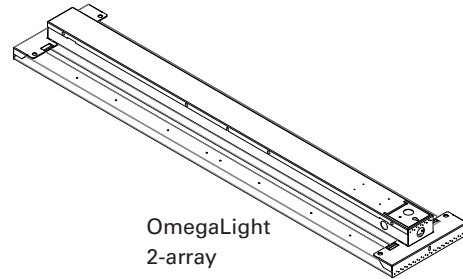

OmegaLight
2-array

Jump wire wattage control options

Fixtures are shipped from the factory at the wattage ordered. For example, the OA212 or OA215 with the J18 option is shipped at their nominal wattage (120W or 150W) output. If more light is required, simply disconnect the internal jump wire connector and the fixture will now be at the maximum wattage of 180W. If necessary to return to the lower wattage, simply reconnect the jump wire.

If the OA218 version is ordered with the J15 option, it is shipped at 180W output with the jump wire not connected. If the jump wire is connected the wattage goes down to 150W.

Simply order with MSX if no jumper option is preferred.

AMERICAN
INNOVATION

Designed & Built in USA