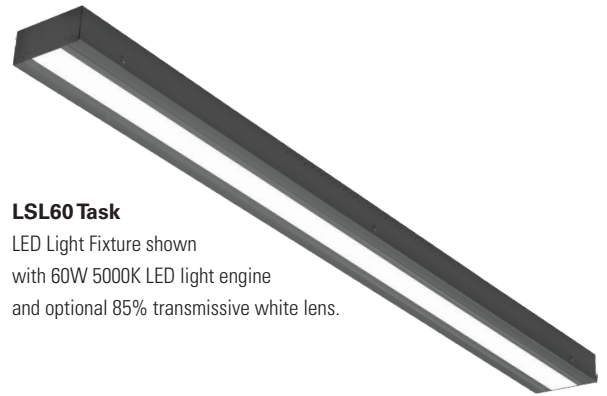

DESCRIPTION

LightSource® Task LED can replace incandescent, T8 and T12 fluorescent task fixtures. With over 100,000 hour life, Task fixtures provide high-quality illumination for years to come with zero maintenance costs. Task fixtures are designed for quick and easy installation. Constructed of commercially pure aluminum with a durable, composite polyester finish. Black is standard.

SPECIFICATIONS

Lumens:	3,450	4,600	5,750	6,507
Wattage:	30	40	50	60
Weight:	3.06 lbs.			
Dimensions:	L 48.102" x W 4.375" x H 2.012"			
Listed/Rated:	UL			DLC QPL, UL
DLC Model #				LSL060-1UNF2-50xx
Color Temp: 5000K				
CRI: >82				
Line Voltage: Universal 120-277V				
Power Supply: Hardwire standard				
Surge Protection: Integrated 2.5kV transient voltage protection				
Ambient Operating Temperature: -30° to 40° C / -22° to 104° F (@ 60W)				
Environment: Damp rated				
Lens: Non-glare optical grade Acrylic, resists common airborne water-based solvents. Other options available.				
Mount: 10 ft. Adjustable V-hook hangers included. Other options available.				
Warranty: 10-year Standard Limited				
Manufacturer: Genesis Energy Technology				