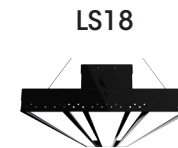

## High-Performance LED Luminaire LightSource™ LS-SERIES

FIXTURE	DESCRIPTION
LS12	frosted lens, 100W, 10,000 lumen
LS12T	frosted lens, 120W, 12,000 lumen
LS16T	frosted lens, 150W, 16,000 lumen

LS18	clear lens, 150W, 15,000 lumen
LS18T	clear lens, 180W, 18,000 lumen