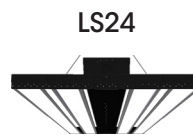

## High-Performance LED Luminaire LightSource™ LS-SERIES

FIXTURE	DESCRIPTION
LS12	frosted lens, 100W, 10,000 lumen
LS12T	frosted lens, 120W, 12,000 lumen
LS16T	frosted lens, 150W, 16,000 lumen

LS18	clear lens, 150W, 15,000 lumen
LS18T	clear lens, 180W, 18,000 lumen